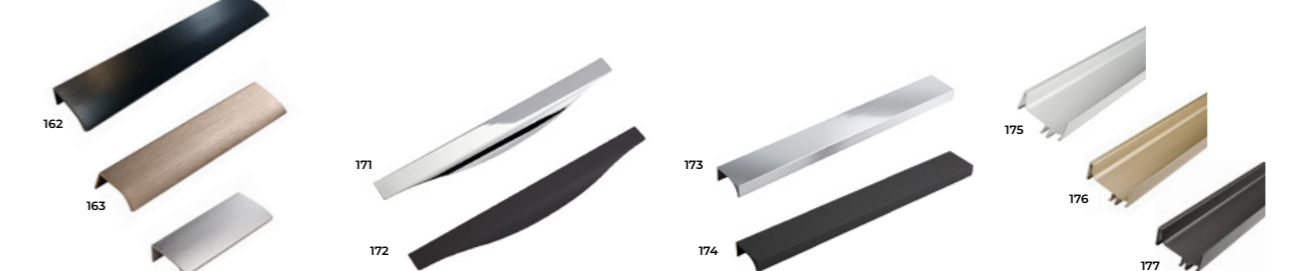

162 BRUSHED BLACK TRIM HANDLE: K1-345/346/347
163 BRUSHED BRASS TRIM HANDLE: K1-339/340/341
164 BRUSHED INOX TRIM HANDLE: K1-342/343/344
(Available in various colours & lengths)
171 CHROME TRIM HANDLE: K1-241/244
172 MATTE BLACK TRIM HANDLE: K1-248/251
(Available in various lengths)
173 CHROME TRIM HANDLE: K1-227/230
174 MATTE BLACK TRIM HANDLE: K1-234/237
(Available in various lengths)
175 ALUMINIUM HANDLELESS RAIL
176 BRASS HANDLELESS RAIL
177 GRAPHITE HANDLELESS RAIL
(Also available in 32 standard Paint to Order colours and Colour Match)