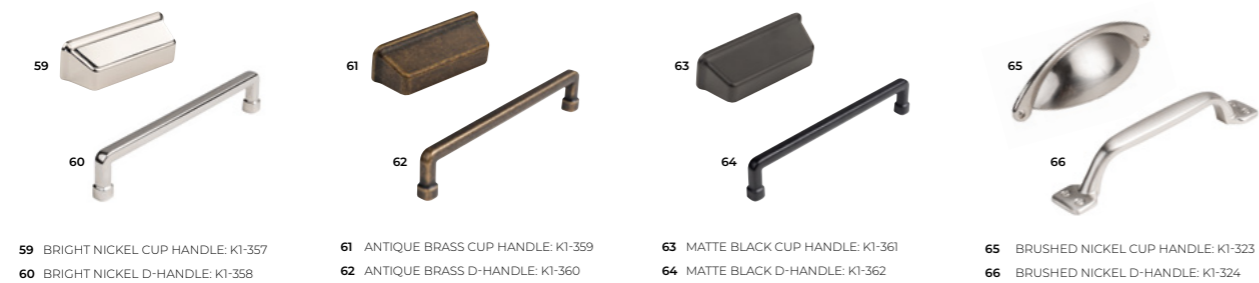

27 POLISHED NICKEL CUP HANDLE: K1-156
28 POLISHED NICKEL BOW HANDLE: K1-153
29 POLISHED NICKEL KNOB: K1-159

30 PEWTER CUP HANDLE: K1-157
31 PEWTER BOW HANDLE: K1-154
32 PEWTER NICKEL KNOB: K1-160

33 BRUSHED SATIN BRASS CUP HANDLE: K1-302
34 BRUSHED SATIN BRASS BOW HANDLE: K1-303
35 BRUSHED SATIN BRASS KNOB: K1-301

36 AMERICAN COPPER CUP HANDLE: K1-155
37 AMERICAN COPPER BOW HANDLE: K1-152
38 AMERICAN COPPER KNOB: K1-158

Handle collection

Handle collection

Handle collection

107 ANTIQUE BROWN D-HANDLE: K1-214
108 ANTIQUE BROWN KNOB: K1-218
109 INOX LOOK D-HANDLE: K1-215
110 INOX LOOK KNOB: K1-219
111 MATTE BLACK D-HANDLE: K1-216
112 MATTE BLACK KNOB: K1-220
113 CHROME KNOB: K1-312
114 BRUSHED SATIN BRASS KNOB: K1-313