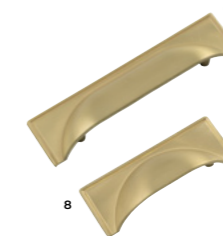

7 BRASS CUP HANDLE: K1-320
8 BRASS CUP HANDLE: K1-319