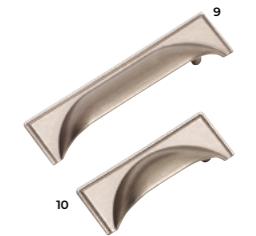

9 PEWTER CUP HANDLE: K1-176
10 PEWTER CUP HANDLE: K1-173