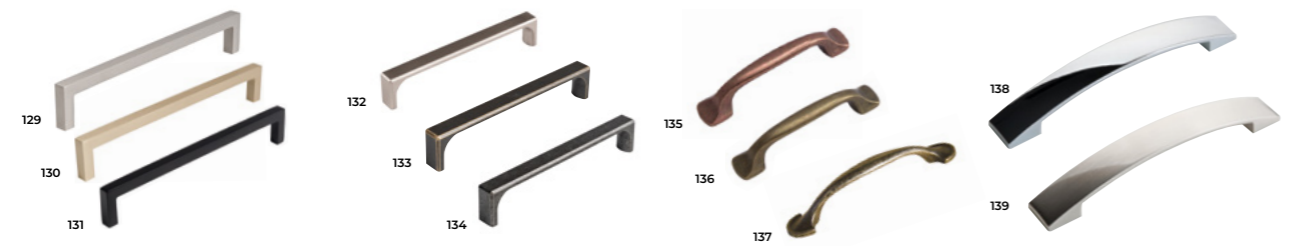

129 BRUSHED NICKEL D-HANDLE: K1-393/394
130 BRUSHED BRASS D-HANDLE: K1-389/390
131 MATTE BLACK D-HANDLE: K1-391/392
(Available in various lengths)
132 INOX D-HANDLE: K1-350
133 ANTIQUE BRASS D-HANDLE: K1-349
134 ANTIQUE GREY D-HANDLE: K1-348
135 ANTIQUE COPPER BOW HANDLE: K1-225
136 ANTIQUE BRASS BOW HANDLE: K1-226
137 ANTIQUE BRASS BOW HANDLE: K1-61
138 CHROME BOW HANDLE: K1-147
139 BRUSHED NICKEL BOW HANDLE: K1-148