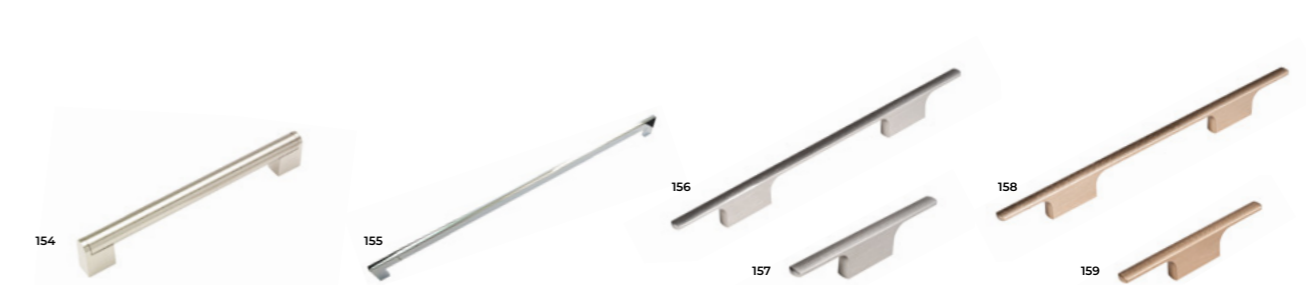

149 CHROME BOW HANDLE: K1-177
150 BRUSHED NICKEL BOW HANDLE: K1-178
151 BRUSHED INOX LOOK D-HANDLE: K1-86
152 BRUSHED NICKEL D-HANDLE: K1-52/K1-53
(Available in various lengths)
153 BRUSHED NICKEL BAR HANDLE: K1-321/322
(Available in various lengths)

154 BRUSHED NICKEL BAR HANDLE: K1-184
155 POLISHED CHROME D-HANDLE: K1-164
156 INOX LOOK BAR HANDLE: K1-354
157 INOX LOOK T-BAR: K1-353
158 BRUSHED BRASS BAR HANDLE: K1-352
159 BRUSHED BRASS T-BAR: K1-351