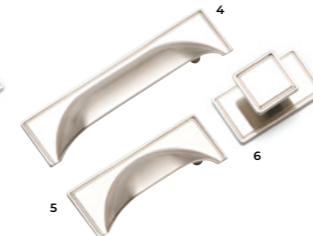

Handles:
K1-338 Trim Handle
K1-337 Trim Knob
Finish: Brushed Black
Also available in: Brushed Inox & Brushed Brass

Furniture range:
Zola Soft-Matte Graphite

Back to black

Linear lines

Create a minimalist haven with slab doors, integrated appliances and a colour matched handleless rail system. Less is more in this compact space, keeping fuss to a minimum with a streamlined design. The graphite handleless rail takes a back seat allowing Zola Matte's smooth finish and Tavola's rich horizontal woodgrain to take centre stage.

Handleless rail: Graphite
Also available in: Aluminium, Brass,
32 standard Paint to Order colours
and Colour Match.

Furniture ranges:
Tavola Parched Oak
Zola Soft-Matte Graphite

A truly perfect combination of luxurious brass, contrasting with the warm tones of Reed Green furniture and oak timbers. With a Brushed Satin Brass finish, these premium circular knobs are paired beautifully against the Aldana bedroom's country chic design.

Handles:
K1-304 Round Knob
Finish: Satin Brushed Brass
Also available in: Polished Nickel, Brushed Satin Nickel and American Copper.

Furniture range:
Aldana Reed Green

Bold as brass

Handle collection

1 CHROME CUP HANDLE: K1-175
2 CHROME CUP HANDLE: K1-172
3 CHROME KNOB: K1-180