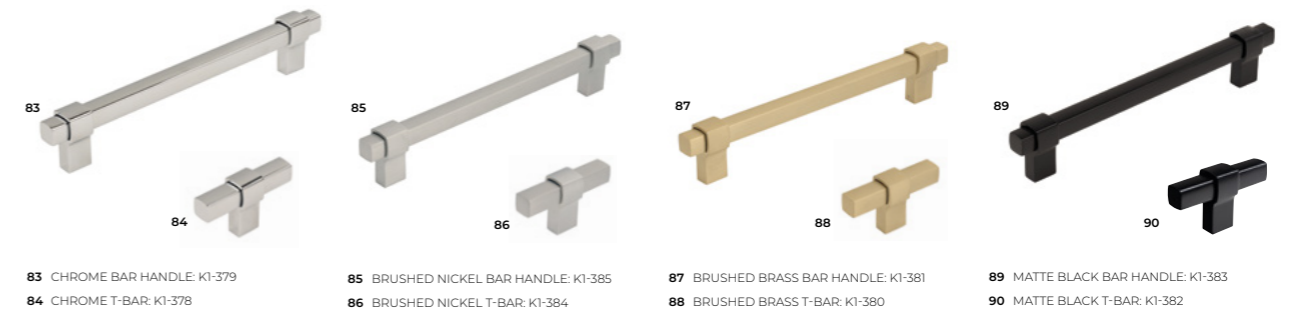

Handle collection