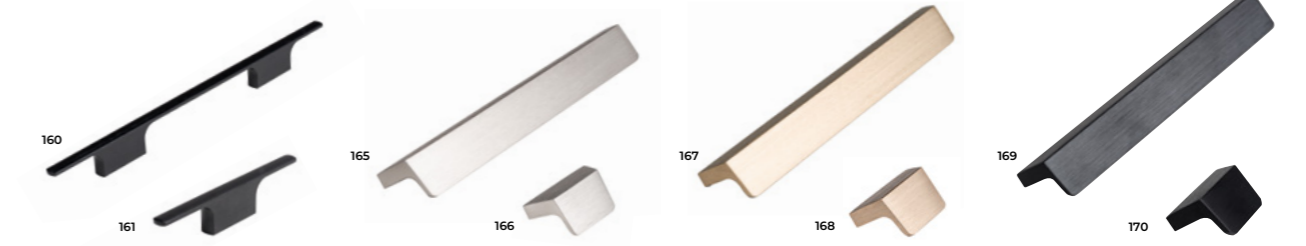

160 BRUSHED BLACK BAR HANDLE: K1-356
161 BRUSHED BLACK T-BAR: K1-355
165 BRUSHED INOX TRIM HANDLE: K1-336
166 BRUSHED INOX TRIM KNOB: K1-335
167 BRUSHED BRASS TRIM HANDLE: K1-334
168 BRUSHED BRASS TRIM KNOB: K1-333
169 BRUSHED BLACK TRIM HANDLE: K1-338
170 BRUSHED BLACK TRIM KNOB: K1-337